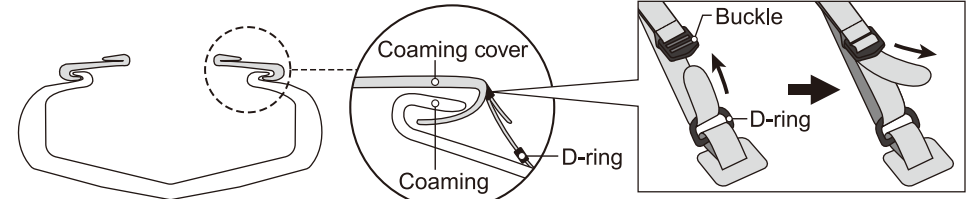

Prior to use, inspect this product for: Stop using immediately if you notice any irregularities.

- Damage, deterioration, or tears in the fabric, straps, buckles, etc.

Directions

- 1 Unfasten the hook and loop fasteners located under the tip of the coaming.
- 2 Making sure the coaming cover is facing the correct direction, place the front tip over the front portion of the coaming.
- 3 While raising the rear part of the coaming, place the coaming cover over the coaming. Then set the coaming back down.
- 4 Thread the left and right straps on the coaming cover through the D-ring on the hull, then through the buckle to secure.

* The Aleut series does not have a D-ring on the hull. To secure the straps, attach the included slick-clips to the deck loops located next to the straps.

Installation example

Care

Improper care and storage can shorten the lifespan of this product. Follow the recommendations below to extend the lifespan of your product.