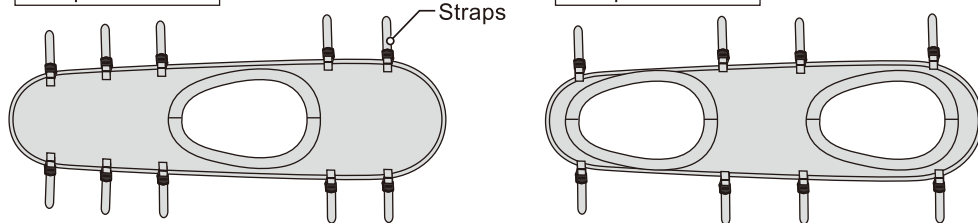

User's Manual

Coaming Cover

Coaming Cover

Thank you for purchasing this product. Before using, please carefully read this manual for instructions on the proper care and usage of this product.

If you have any questions regarding this product, please contact Montbell Customer Service or the store of original purchase. Keep this manual for future reference.

Description

Helps keep water out of the cockpit and is designed exclusively for use with ARFEQ kayaks (Ellsmere 570T, Voyager 460T and 520T, Aleut 380T and 430T). Use in combination with the Spray Cover and Sea Sock (sold separately) to enhance waterproofing.

* Do NOT attach this product to any ARFEQ kayaks other than the ones listed above.

Components

* Depending on the model, the number of straps varies.

One person model

Two person model

Safety Warning!

Please read carefully.

Danger!

Under certain conditions, use of this product can result in major injury or death.

- This product is made for ARFEQ kayaks (Ellsmere 570T, Voyager 460T and 520T, Aleut 380T and 430T ONLY). Do NOT use this product with any other kayaks.

Warning!

Under certain conditions, use of this product can result in injury, death, or property damage.

- Do NOT modify or alter this product. Do NOT attach the product in a way that interferes with getting in and out of the kayak. May result in injury, accidents, or damage to the kayak.
- Prior to use, check the product's condition and stop using immediately if you notice any deterioration from age/use, damage or irregularities.
- Specifically designed for use on water. Using for other purposes may result in injury, accidents, or damage to the kayak.

CAUTION!

Under certain conditions, use of this product can result in injury or property damage.

- Please follow recommended care and storage instructions. Improper care and storage can lead to a decrease in performance.
- To prevent deformation and damage, do NOT store near heat sources.

Prior to use, inspect this product for: Stop using immediately if you notice any irregularities.

- Damage, deterioration, or tears in the fabric, straps, buckles, etc.

Directions

1. 1 Unfasten the hook and loop fasteners located under the tip of the coaming.
2. 2 Making sure the coaming cover is facing the correct direction, place the front tip over the front portion of the coaming.
3. 3 While raising the rear part of the coaming, place the coaming cover over the coaming. Then set the coaming back down.
4. 4 Thread the left and right straps on the coaming cover through the D-ring on the hull, then through the buckle to secure.

* The Aleut series does not have a D-ring on the hull. To secure the straps, attach the included slick-clips to the deck loops located next to the straps.