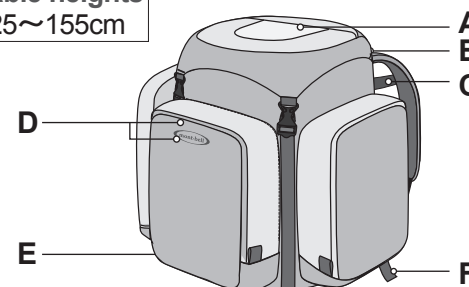

32-463

mont-bell

Triple Pocket Pack 40

The perfect amount of volume for a weekend vacation pack or a multi day fieldtrip at school. Designed with child friendly buckles, large lid and main compartment to easily see inside the backpack.

Usable heights
125~155cm

A Clear pocket for personalizing your child's backpack

B Large volume and comfortable aluminum frame

C Quick Release Chest Strap

D Reflective tape and logo

E Bottom compression strap