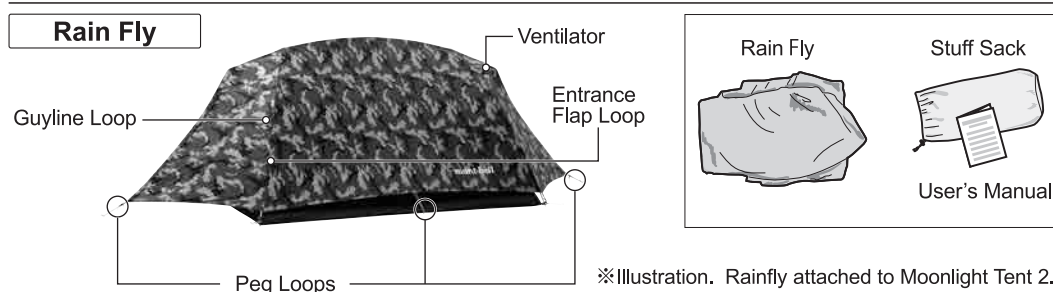

mont-bell

User's Manual

Moonlight Tent Camouflage Fly

Moonlight Tent Camouflage Fly

Attention This product does not include a tent. A tent **MUST** be purchased separately.

Thank you for purchasing this product. Before using, please carefully read this manual for instructions on the proper care and usage of this product.

If you have any questions regarding this product, please contact Montbell Customer Service or the store of original purchase. Keep this manual for future reference.

Description

This rain fly is designed for the Moonlight Tent 1 & 2, and perfect for bird watching and wildlife photography. *This product only includes a rain fly and it **MUST** be used with a tent.

Components

Safety Warnings! Please read carefully.

*Before using, read the tent's user's manual for additional safety warnings.

Danger! Under certain conditions, use of this product can result in major injury or death.

○ Never place a flame source in or near your tent. Injury or death by fire and/or carbon monoxide poisoning is possible.

Warnings! Under certain conditions, use of this product can result in injury, death, or property damage.

○ Do NOT modify or alter this product. Improper modifications and alterations can damage the product and impair functionality.

○ Prior to use, check the rain fly condition and stop using immediately if you notice any deterioration from age/use, damage or irregularities.

○ Please follow recommended care and storage instructions. Improper care and storage can lead to decrease in performance.

CAUTION! Under certain conditions, use of this product can result in injury or property damage.

○ Ultraviolet rays from the sun can damage the rain fly fabric. Sulfur gas from natural hot springs can also shorten the product lifespan.

Prior to use, inspect this product for:

☐ Tears or damage to fabric

Directions

Setting up the Tent

See the tent's user's manual for instructions for pitching the tent. Before using the tent for the first time, practice pitching the tent at home to familiarize yourself with the tent and its features.

Emergency Repair

If the tent fabric is damaged or tears, temporarily apply a repair sheet (sold separately). *Afterwards, contact the store where the tent was originally purchased or Montbell Customer Service for information on permanent repair.

Care

○ Wash away stains and soiling with water. Avoid direct sunlight and allow to air dry in a cool well ventilated area. If stored wet or soiled, mold can grow and the fabric can start to prematurely deteriorate.

○ Over time the rain fly's water repellent treatment will deteriorate. To restore the water repellent abilities, reapply a water repellent spray (sold separately).

○ Do NOT dry clean or wash in washing machine. This can damage the fabric.

○ If zipper movement becomes stiff, use Smooslider (sold separately) or candle wax to restore functionality.

Storage

○ When storing for an extended period of time, store loosely in a well ventilated, cool, dry place out of direct sunlight. This product is not designed to be stored long term in a stuff sack that should only be used for transporting.

○ To prevent deforming and damage to the product, do not store near heat sources.

Disposal

○ Please follow local regulations regarding waste disposal.

Warranty