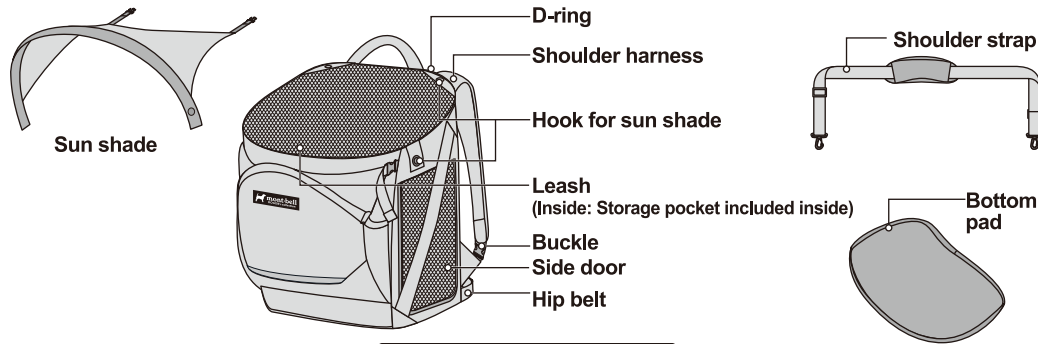

Dog Carrying Pack

Dog Carrying Pack

Thank you for purchasing this product. Before using, please carefully read this manual for instructions on the proper care and usage of this product. If you have any questions regarding this product, please contact Montbell Customer Service or the store of original purchase. Keep this manual for future reference.

Description

This product is a three way convertible carrier pack for small dogs. It may also be used as a convenient kennel on the go or when your dog is in need of a rest. The pack is also equipped with a leash to keep your dog inside.

Components

Safety Warnings

Please read carefully.

WARNING! Under certain conditions, use of this product can result in major injury or death of canine or human.

- This product is designed for carrying a dog for a short period of time. Do NOT use as a way to "chain" or "tether" a dog.
- Prior to use, check the product's condition and stop using immediately if you notice any deterioration from age/use, damage or irregularities.

CAUTION! Under certain conditions, use of this product can result in injury or property damage of canine or human.

- Before using this product, practice using at home so you and your dog can become familiar with the product and its features.
- Though this pack was designed for use on public transportation, please contact local public transportation authorities regarding rules and requirements for pet transportation.
- Take care when bending down so your dog does not fall out of the pack.
- When your dog is inside the carrier, be sure to keep an eye on it at all times and watch out for tangling in the leash.
- Do NOT carry with the lid open, as it may cause product deformation.
- If left in direct sunlight, this product may reach high temperatures, leading to a risk of heatstroke. Always make sure that the temperature inside the carrier is not too high on hot days.
- Please follow recommended care and storage instructions. Improper care and storage can lead to a decrease in performance.

Prior to use, inspect this product for:

- ☐ Frays on straps
- ☐ Properly functioning buckles

Directions

- When carrying on your back
- When carrying on your shoulder
- When carrying on your front
- When using as a kennel