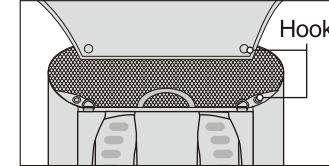

Take out the shoulder harness and fasten the buckles.

Attach the included shoulder harness straps hooks to the D-rings. To prevent the shoulder harnesses from getting in the way, remove from the buckles and stow in the back panel.

Cross the shoulder harnesses over your back and fasten to the buckles.

Place product down and open the side door for use as a convenient temporary kennel.

- Installing sun shade

① Install the ends of the sun shade onto the pack and attach the hook.