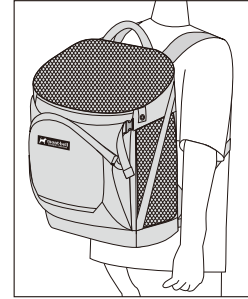

Take out the shoulder harness and fasten the buckles.