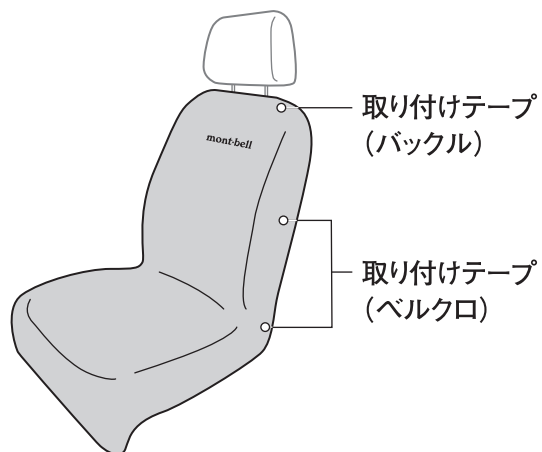

### Car Seat Cover

愛車のシートを濡れや汚れから守るカバーです。シンプルな構造で着脱しやすく、使用しないときは付属の収納袋に小さく畳んでおけます。さまざまな車種の座席に対応します。

3箇所のテープで車のシートに取り付けます。

### Car Seat Cover

The Car Seat Cover protects your car's seats from water, liquid, dirt and debris. An extremely simple design, it is easy to attach to your car seat and folds up compactly when not in use. Compatible with a variety of seat types.

Attaches to car seat using three straps