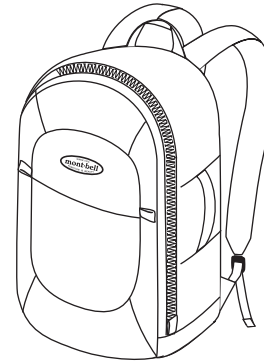

※収納例は別売のエマージェンシーイニシャルセットを参考にしてください。

32-474-1510

mont·bell

Emergency Pack 20

This backpack has enough volume for the things one person would need on the first day of an emergency or disaster. This is a useful backpack for when evacuation is necessary or returning home is difficult.