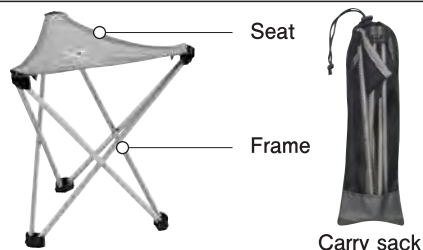

Description

This lightweight compact chair is perfect for camping to trekking. Use it with Light Weight Trail Low Table 36 (sold separately) for light-weight camping.

Components

Safety Warning

Please read carefully