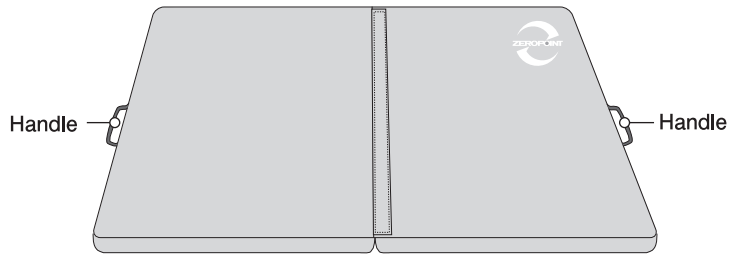

Boulder Spot Mat

Thank you for purchasing this product. Before using, please carefully read this manual for instructions on the proper care and usage of this product.

Please understand this manual only explains how to setup the product and does not go into detail regarding using the product safely or safe bouldering practices. You are personally responsible for learning the proper techniques and safety procedures for using this equipment.

If you have any questions regarding this product, please contact Montbell Customer Service or the store of original purchase. Keep this manual for future reference.

■ Components

This spotting mat is made with a material that is extremely durable and easy to clean, two great abilities since the mat is always in contact with the ground. By using two different layers of foam, this mat is very effective at cushioning impacts. In addition to helping cover gaps between bouldering mats or moving around to spot a climber's fall, since it can be split into two pieces, it is also handy for helping cover two different areas.

■ Description

Unfolded

■ Safety Warnings! Please read carefully.

Warnings! Under certain conditions, use of this product can result in injury, death, or property damage.

- This product is designed to reduce the shock of impacts as much as possible when bouldering, however it does NOT reduce the risk of injury completely.
- Mountaineering and rock climbing are inherently dangerous activities. Even if the mat is used, cared for, and stored correctly, it will not completely eliminate the risk of major injury or death. You are responsible for your own actions and decisions. Montbell Co. LTD is not liable for damages or accidents resulting in injury or death resulting from improper usage.
- This product was designed for bouldering. Do NOT use this product for any other activity for which it was not designed.

- Before using this product, it is STRONGLY recommended that you receive instruction from a qualified individual on the proper use and safety techniques for using this product.
- Do NOT use this product on sharp, jagged terrain. There is a possibility the product may become damaged for not function as intended.
- Do NOT alter or modify the mat in any way. Alterations and modifications can negatively affect the performance of the product.
- The durability of this product is affected by time, abrasion and damage from use.
- Do NOT expose this product to chemicals, such as bleach or battery acid. Exposure to chemicals can negatively affect the performance of the product. If you suspect the product has been exposed to chemicals, stop using it immediately, even if the outward appearance shows no signs of damage.
- If you suspect the product may not function correctly due to deterioration from age/use, damage or irregularities, stop using the product immediately. There is a possibility the product may not function as intended.

CAUTION! Under certain conditions, use of this product can result in injury or property damage.

- Please follow recommended care and storage instructions. Improper care and storage can lead to decrease in performance.

Care Improper care and storage of your mat can shorten their lifespan. Follow the recommendations below to extend the lifespan of your mat.

- When climbing near the ocean, salt residue can form on the fabric even if the mat doesn't come into contact with sea water. Wet a cloth with fresh water and wipe the mat down after use.

■ Storage

- When not in use, store the product unfolded to prevent creases from forming.
- Store in a well ventilated, cool, dry place out of direct sunlight.
- To prevent deforming and damage, do not store near heat sources.
- Do not store with anything that may damage the product, such as sharp object, heavy objects, or corrosive agents.

■ Disposal

- Please follow local regulations regarding waste disposal.

■ Warranty