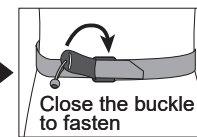

■ Prior to use, inspect this product for: Stop using immediately if you notice any irregularities.

- Fraying, broken, or damaged belts and buckles
- Proper function of the buckle

Directions

- ① Wrap the belt around the waist and pass the end through the quick-release buckle while adjusting the length for a comfortable fit. Adjust the length with the waist adjustment buckle.

- ② When removing the belt normally or in an emergency, it can be quickly unfastened by pulling the ball attached to the quick-release buckle (See Fig. 1).

- ③ When attaching a cow tail or other item, use the inner hook-and-loop tab to secure the towing line O-ring (See Fig. 2).