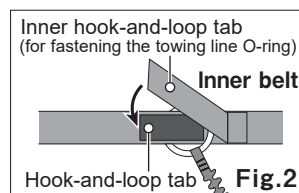

- ② When removing the belt normally or in an emergency, it can be quickly unfastened by pulling the ball attached to the quick-release buckle (See Fig. 1).

- ③ When attaching a cow tail or other item, use the inner hook-and-loop tab to secure the towing line O-ring (See Fig. 2).

* Read the user's manual included with each product for proper usage.
* Too much excess belt at the end is dangerous. Adjust the length with the waist adjustment buckle.