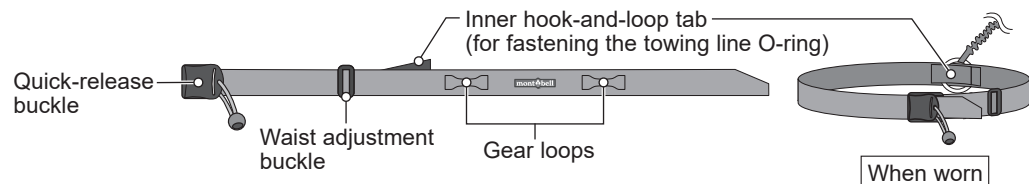

mont-bell User's Manual Towing Line Belt

Towing Line Belt

Thank you for purchasing this product. Before using, please carefully read this manual for instructions on the proper care and usage of this product.

If you have any questions regarding this product, please contact Montbell Customer Service or the store of original purchase. Keep this manual for future reference.

Description

Designed for attachment with the Towing Line Cow Tail 1.8m, Sea Towing Line, Cow Tail and other sold separately items. Carefully read the user's manual for each item that will be attached.

* Do NOT use this product with it attached to a life jacket.

Safety Warning! Please read carefully.

⚠ DANGER! Under certain conditions, use of this product can result in major injury or death.

- Water sports are inherently dangerous activities. Even if this product is used, cared for, and stored correctly, it will not completely eliminate the risk of major injury or death. You are responsible for your own actions and decisions. Montbell Co., Ltd. is not liable for damages or accidents resulting in injury or death.

- If the object you are towing gets caught on something and causes danger to your craft, release the quick-release buckle on this product and abandon the object.

⚠ WARNING! Under certain conditions, use of this product can result in injury, death, or property damage.

- Prior to use, practice using this product to familiarize yourself with its features.
- This product is made for water sports. Do NOT use this product for any other activity for which it was not designed.
- Do NOT tie this product around your body.

⚠ CAUTION! Under certain conditions, use of this product can result in injury or property damage.

- Always attach this product in a way that allows you to quickly remove or cut it in case of an emergency.
- Do NOT modify or alter this product. Improper modifications and alterations can damage the product and impair functionality.
- Prior to use, check the product's condition and stop using immediately if you notice any deterioration from age/use, damage or irregularities.
- Please follow recommended care and storage instructions. Improper care and storage can lead to a decrease in performance.

■ Prior to use, inspect this product for: Stop using immediately if you notice any irregularities.

- ☐ Fraying, broken, or damaged belts and buckles
- ☐ Proper function of the buckle

Directions

- ① Wrap the belt around the waist and pass the end through the quick-release buckle while adjusting the length for a comfortable fit. Adjust the length with the waist adjustment buckle.

- ② When removing the belt normally or in an emergency, it can be quickly unfastened by pulling the ball attached to the quick-release buckle (See Fig. 1).

- ③ When attaching a cow tail or other item, use the inner hook-and-loop tab to secure the towing line O-ring (See Fig. 2).

* Read the user's manual included with each product for proper usage.
* Too much excess belt at the end is dangerous. Adjust the length with the waist adjustment buckle.