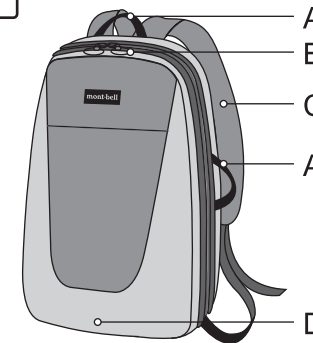

#### D 雨や汚れからバックを守るバックカバーを内蔵

32-123-1602

mont-bell

### Wheeler Pack

This wheelchair daypack is perfectly sized to sit on your lap. Features include a variety of pockets for organization and a main compartment large enough to hold A4 sized documents.