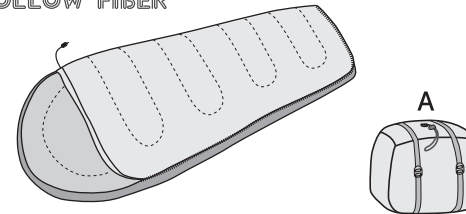

出し入れ口が大きく開く寝袋の収納が簡単なスタッフバッグです。付属のコンプレッションベルトにより圧縮して収納サイズを小さく出来ます。

サイズ：215×80cm
対応身長：～ 183cm

32-393-1601

mont-bell

Hollow Bag #3, #7

This mummy style sleeping bag is great for camping and outdoor festivals. The Hollow Bag is very easy to care for due to its synthetic insulation.

HOLLOW FIBER

●Hollow Fiber

A hollow polyester fiber with excellent warmth and dries quickly. Easy to care for and wash at home.

●Stuff sack designed for convenient storage

Size : 215×80cm (84.6×36.5inch)
Maximum Height : ~ 183cm (~ 6ft)