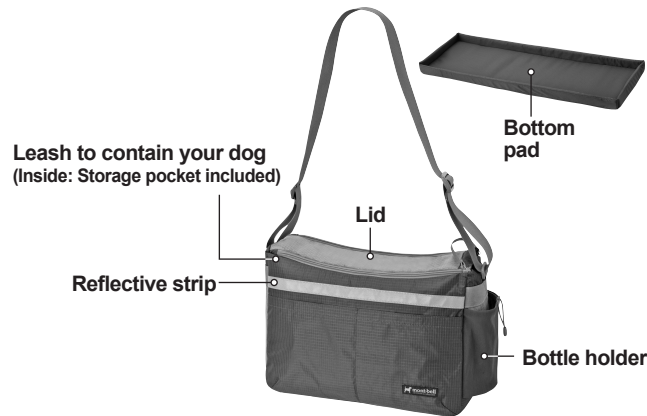

Dog Carrying Shoulder Bag

Dog Carrying Shoulder Bag

Thank you for purchasing this product. Before using, please carefully read this manual for instructions on the proper care and usage of this product.

If you have any questions regarding this product, please contact Montbell Customer Service or the store of original purchase. Keep this manual for future reference.

Description

Designed to carry a small dog for a short period of time. The bottom pad is removable for easy cleaning. Includes a leash to keep your dog from jumping out of the bag.

Components