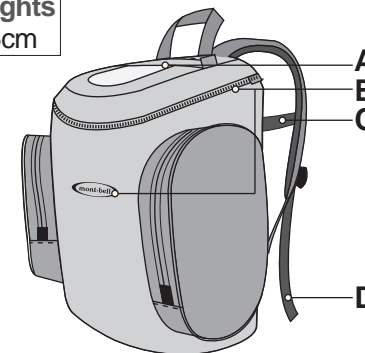

### Twin Pocket Pack20

This daypack is perfect for field trips and overnight trips. Designed with child friendly zippered pockets, large lid and main compartment to easily see inside the backpack.

Usable heights  
125~155cm