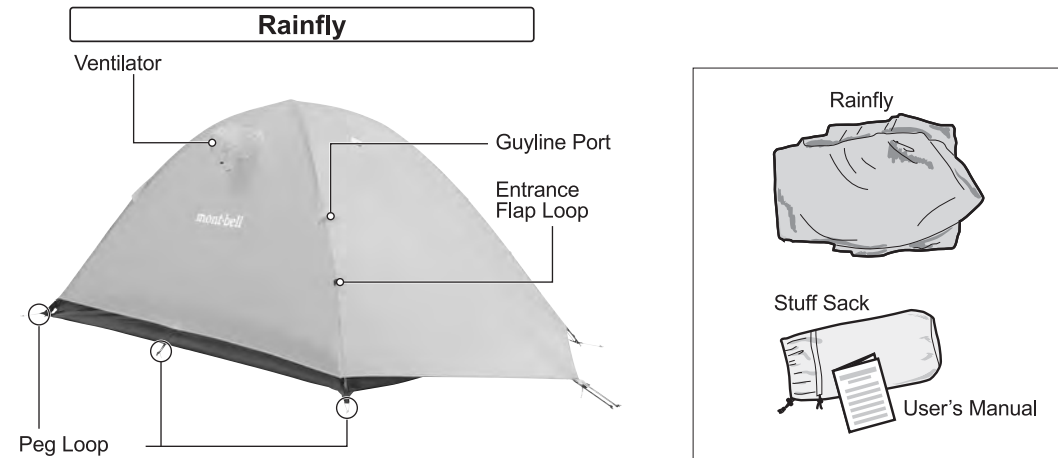

○ Materials

- Rainfly: 30-denier rip-stop nylon (urethane coating, water pressure resistant to 1,500mm)

mont-bell

User's Manual

Stellaridge Tent Rainfly

Stellaridge Tent Rain Fly Sheet

Attention This product does not include a tent. A tent **MUST** be purchased separately.

■ Description

This rainfly is ultralight and compact, and for use with the Stellaridge series tents.

*This product when combined with a tent sheds wind and rain. It **MUST** be used with a tent.

■ Components